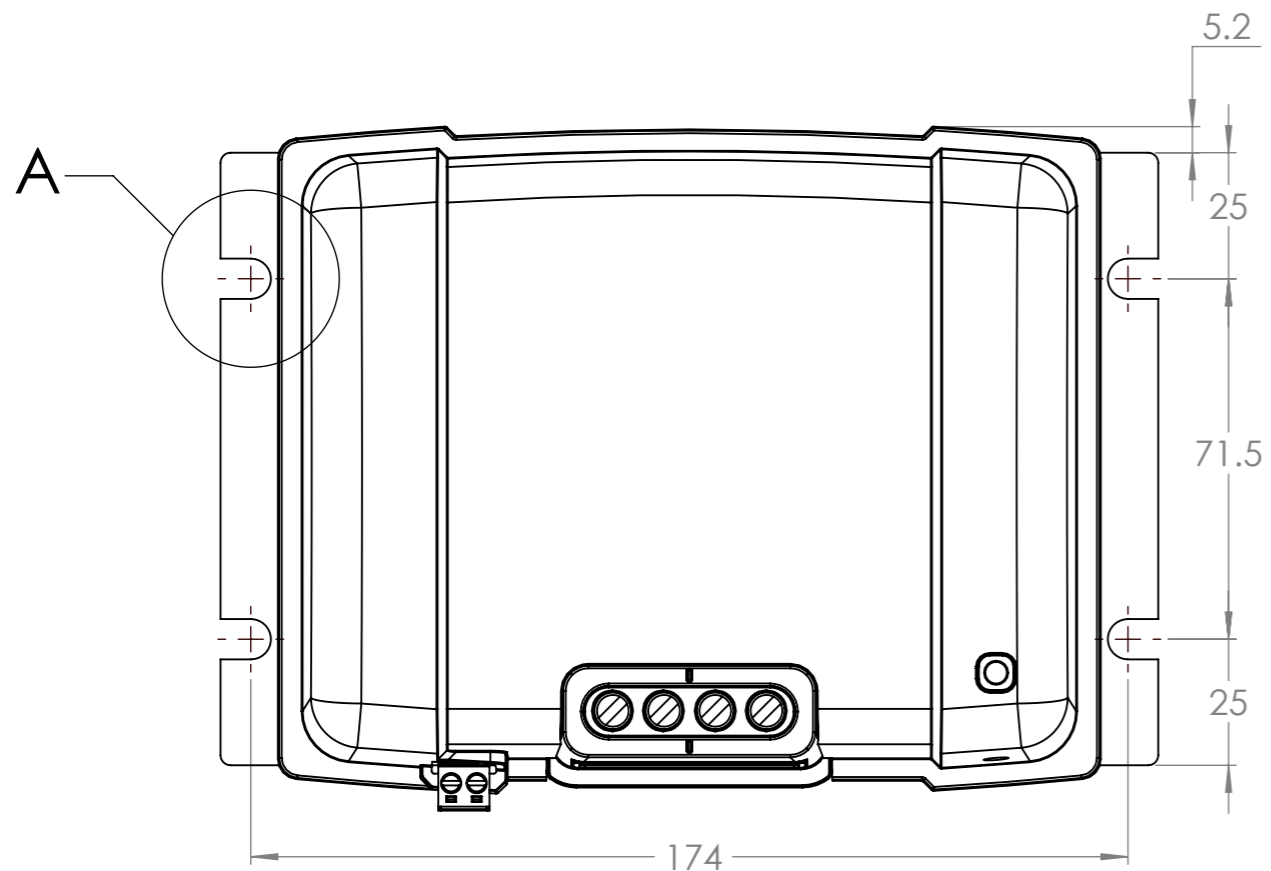

Dimension Drawing - Orion 360W isolated	
ORI121240110	Orion-Tr 12/12-30A (360W) Isolated DC-DC converter
ORI122441110	Orion-Tr 12/24-15A (360W) Isolated DC-DC converter
ORI241240110	Orion-Tr 24/12-30A (360W) Isolated DC-DC converter
ORI481240110	Orion-Tr 48/12-30A (360W) Isolated DC-DC converter

DETAIL A  
2x  
SCALE 1 : 1

Dimensions in mm