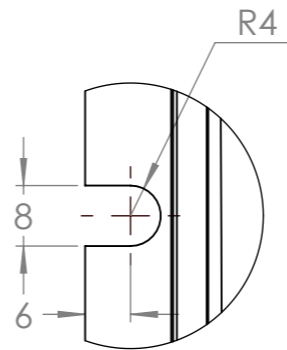

Dimension Drawing - Orion 360W isolated	
ORI121240110	Orion-Tr 12/12-30A (360W) Isolated DC-DC converter
ORI122441110	Orion-Tr 12/24-15A (360W) Isolated DC-DC converter
ORI241240110	Orion-Tr 24/12-30A (360W) Isolated DC-DC converter
ORI481240110	Orion-Tr 48/12-30A (360W) Isolated DC-DC converter

DETAIL A  
2x  
SCALE 1 : 1

Dimensions in mm