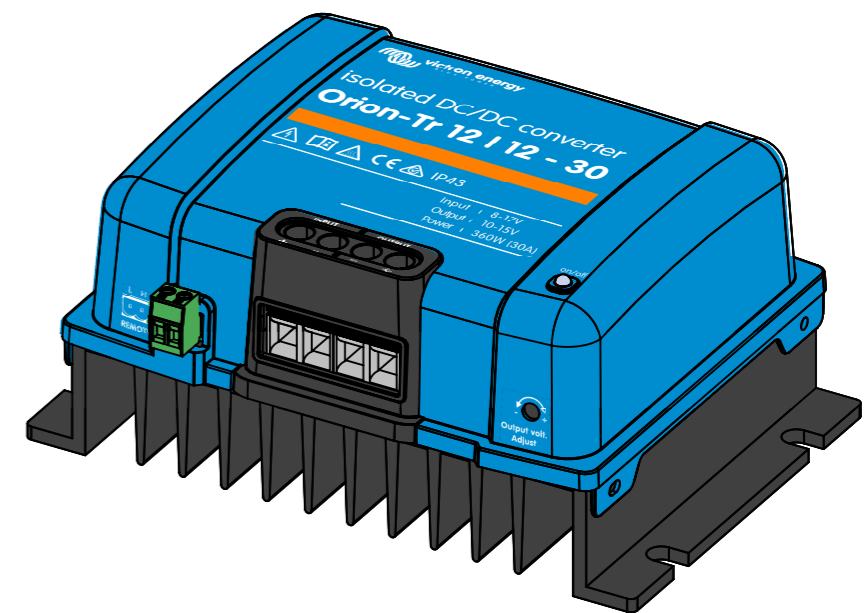

Dimension Drawing - Orion 360W isolated	
ORI121240110	Orion-Tr 12/12-30A (360W) Isolated DC-DC converter
ORI122441110	Orion-Tr 12/24-15A (360W) Isolated DC-DC converter
ORI241240110	Orion-Tr 24/12-30A (360W) Isolated DC-DC converter
ORI481240110	Orion-Tr 48/12-30A (360W) Isolated DC-DC converter

DETAIL A  
2x  
SCALE 1 : 1

Dimensions in mm