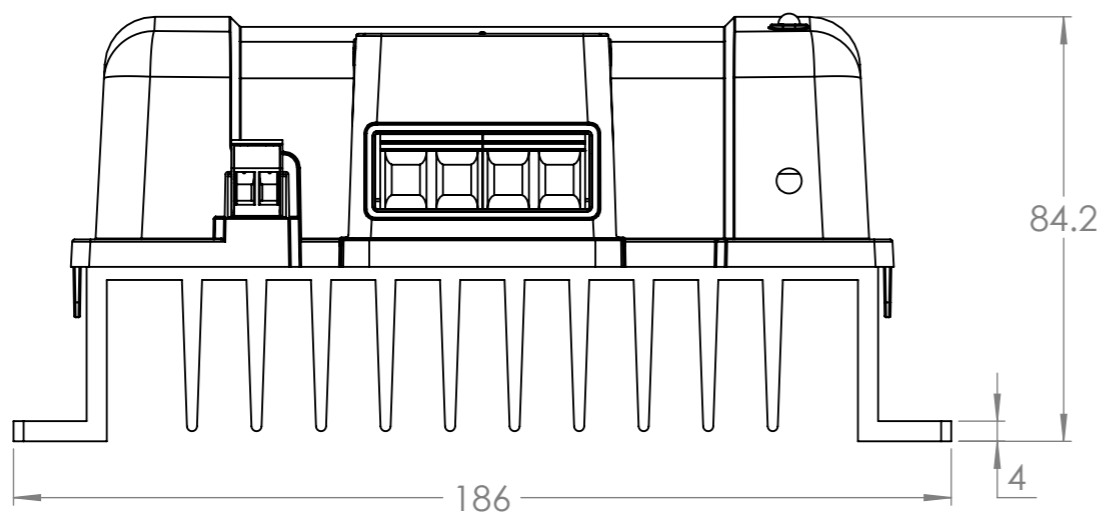

Dimension Drawing - Orion 360W isolated	
ORI121240110	Orion-Tr 12/12-30A (360W) Isolated DC-DC converter
ORI122441110	Orion-Tr 12/24-15A (360W) Isolated DC-DC converter
ORI241240110	Orion-Tr 24/12-30A (360W) Isolated DC-DC converter
ORI481240110	Orion-Tr 48/12-30A (360W) Isolated DC-DC converter

DETAIL A  
2x  
SCALE 1 : 1

Dimensions in mm