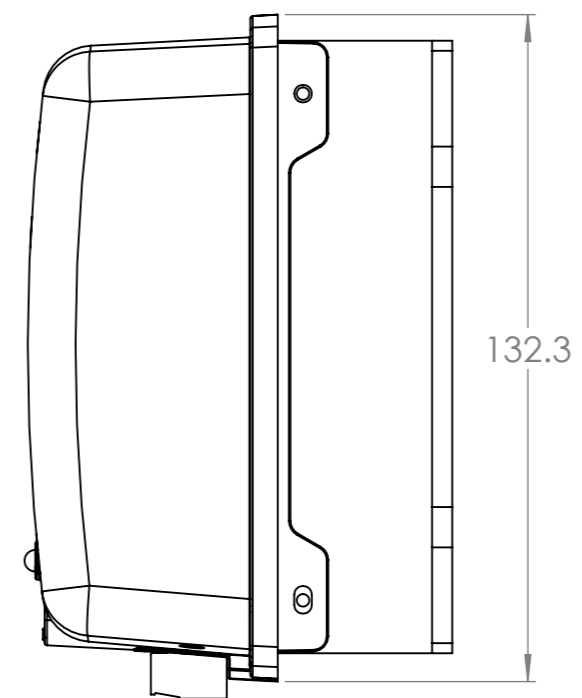

Dimension Drawing - Orion 360W isolated	
ORI121240110	Orion-Tr 12/12-30A (360W) Isolated DC-DC converter
ORI122441110	Orion-Tr 12/24-15A (360W) Isolated DC-DC converter
ORI241240110	Orion-Tr 24/12-30A (360W) Isolated DC-DC converter
ORI481240110	Orion-Tr 48/12-30A (360W) Isolated DC-DC converter

DETAIL A  
2x  
SCALE 1 : 1

Dimensions in mm